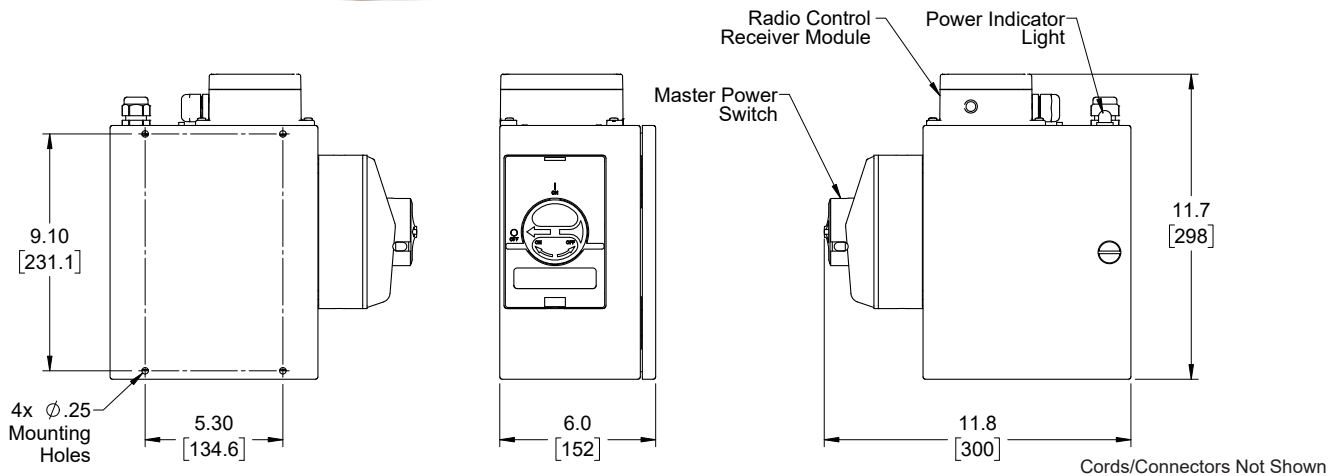

Remote Mounted Receiver Specifications

Operating Frequency	2.4 GHz
Maximum Range (Line of Sight)	1600 FT. (487M)
Available Voltages	110V - 600V (50/60hz)
Temperature Range	-4 to +130 F (-20 to +55 C)
Safety Level	CAT3, PLd
Receiver Protection Rating	IP66