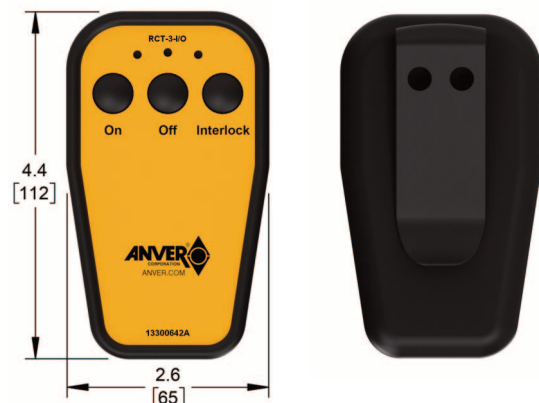

Handheld Transmitter Specifications

Operating Frequency	2.4 GHz
Maximum Range (Line of Sight)	1600 FT. (487M)
Temperature Range	-4 to +130 F (-20 to +55 C)
Protection Rating	IP67
Batteries Required	2x 1.5V AAA LR03