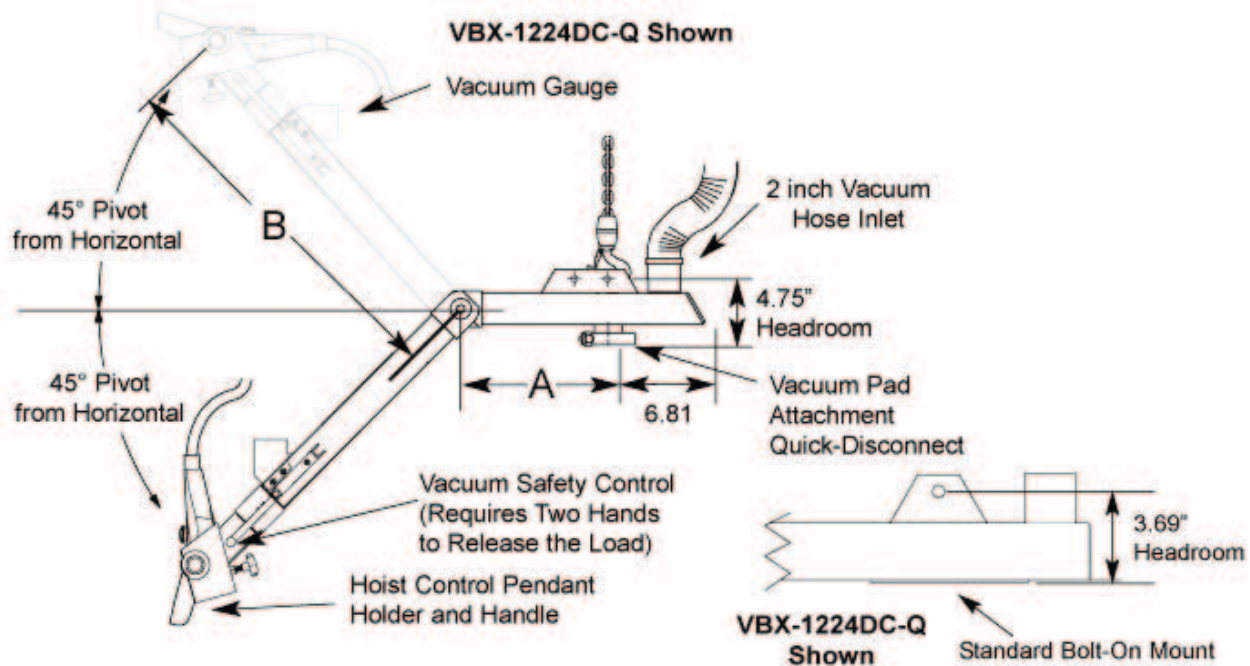

Extended / Pivoting Control Head Specifications

VB Control Head Quick Release Mounting	VB Control Head Bolt-On Mounting	A Horizontal Length [in (mm)]	A Pivoting Length [in (mm)]
VBX-1215DC-Q	VBX-1215DC-B	12 (305)	15 (381)
VBX-1220DC-Q	VBX-1220DC-B	12 (305)	20 (508)
VBX-1224DC-Q	VBX-1224DC-B	12 (305)	24 (610)
VBX-1230DC-Q	VBX-1230DC-B	12 (305)	30 (762)
VBX-1236DC-Q	VBX-1236DC-B	12 (305)	36 (914)
VBX-2015DC-Q	VBX-2015DC-B	20 (508)	15 (381)
VBX-2020DC-Q	VBX-2020DC-B	20 (508)	20 (508)
VBX-2024DC-Q	VBX-2024DC-B	20 (508)	24 (610)
VBX-2030DC-Q	VBX-2030DC-B	20 (508)	30 (762)
VBX-2036DC-Q	VBX-2036DC-B	20 (508)	36 (914)
VBX-2415DC-Q	VBX-2415DC-B	24 (610)	15 (381)
VBX-2420DC-Q	VBX-2420DC-B	24 (610)	20 (508)
VBX-2424DC-Q	VBX-2424DC-B	24 (610)	24 (610)
VBX-2430DC-Q	VBX-2430DC-B	24 (610)	30 (762)
VBX-2436DC-Q	VBX-2436DC-B	24 (610)	36 (914)
VBX-3015DC-Q	VBX-3015DC-B	30 (762)	15 (381)
VBX-3020DC-Q	VBX-3020DC-B	30 (762)	20 (508)
VBX-3024DC-Q	VBX-3024DC-B	30 (762)	24 (610)
VBX-3030DC-Q	VBX-3030DC-B	30 (762)	30 (762)
VBX-3036DC-Q	VBX-3036DC-B	30 (762)	36 (914)
VBX-3615DC-Q	VBX-3615DC-B	36 (914)	15 (381)
VBX-3620DC-Q	VBX-3620DC-B	36 (914)	20 (508)
VBX-3624DC-Q	VBX-3624DC-B	36 (914)	24 (610)
VBX-3630DC-Q	VBX-3630DC-B	36 (914)	30 (762)
VBX-3636DC-Q	VBX-3636DC-B	36 (914)	36 (914)