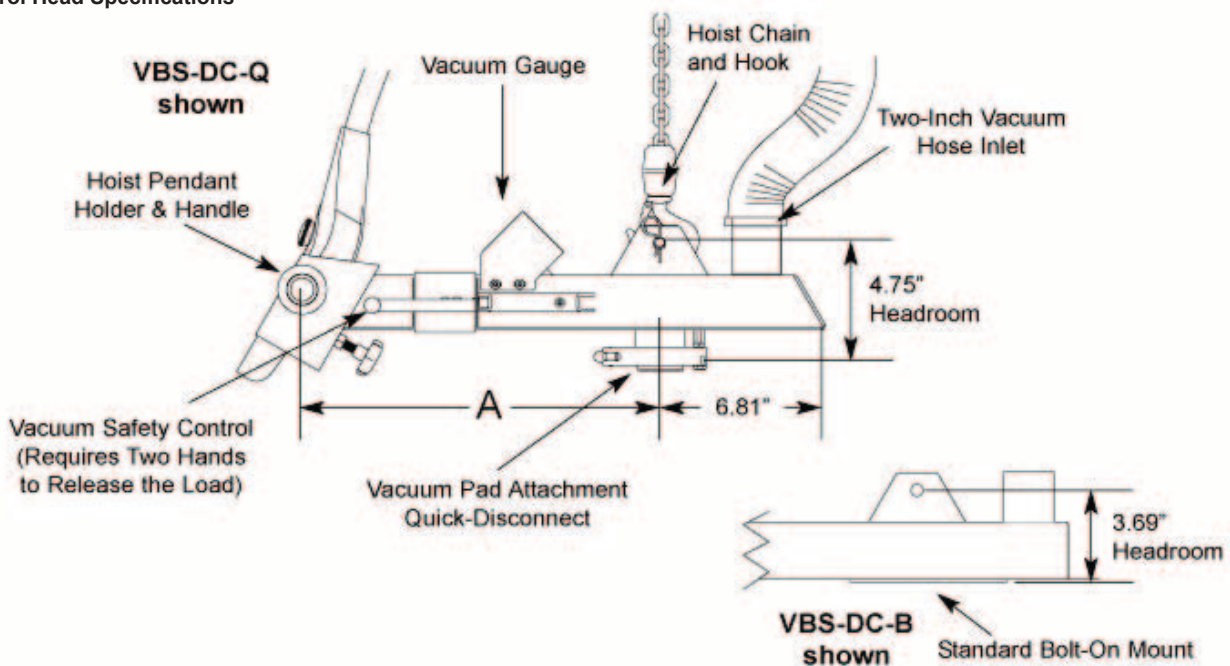

Standard and with Extended Pivoting Handles

The ANVER VB Vacuum-Hoist Lifter is powered by a remote vacuum pump which can be located up to 150 ft. (46m) away from the vacuum head and multiple interchangeable pad attachments for lifting several different load types. Equipped with a vacuum gauge and quick-release, this fully integrated lifter has fingertip controls located right on the handlebar.

The ANVER VB Vacuum-Hoist Lifter can be supplied with an extruded aluminum or steel frame and a wide range of custom vacuum pad attachments to match specific load requirements. Providing positive holding power without drift, it is not weight sensitive and is offered with either an air or electric hoist or air balancer.

Standard Control Head Specifications

VB Control Head Quick Release Mounting	VB Control Head Bolt-On Mounting	A Horizontal Length [in (mm)]
VBS-DC-Q	VBS-DC-B	14.75 (375)
VBX-24DC-Q	VBX-24DC-B	24 (610)
VBX-30DC-Q	VBX-30DC-B	30 (762)
VBX-36DC-Q	VBX-36DC-B	36 (914)